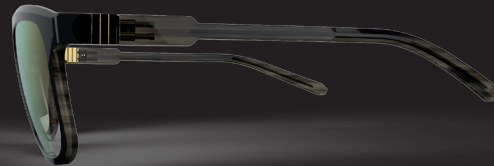

SUNGLASSES _ 7.5
(SPINE LIFESTYLE)

SPINE