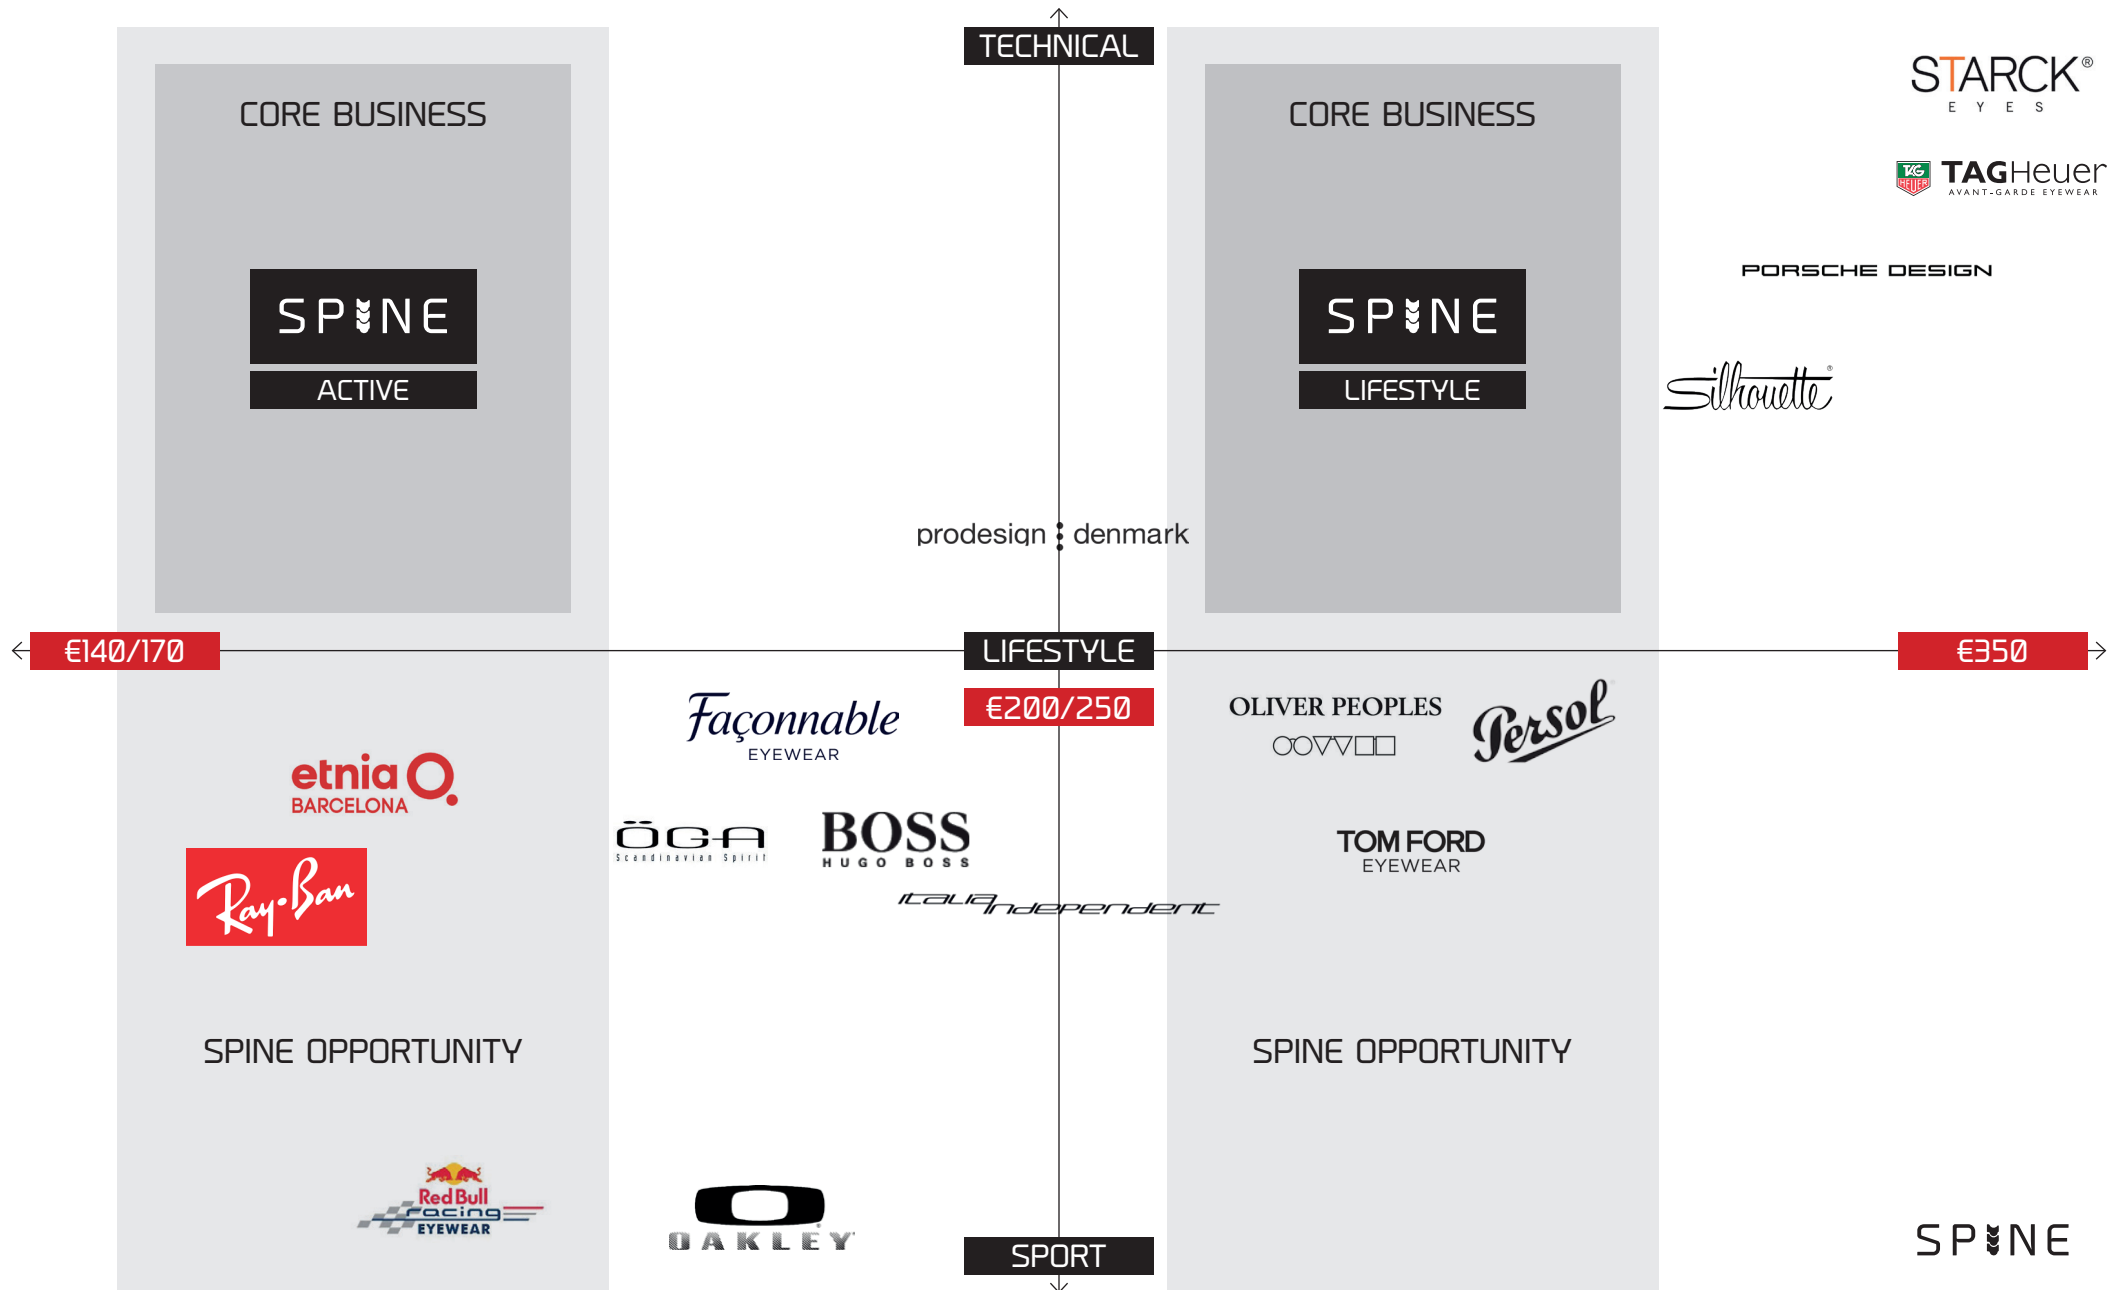

SPINE
GET A GRIP

BENCHMARKING

NEW AND UNIQUE EYEWEAR CATEGORY

A NEW APPROACH: AFFORDABLE, WITH NO COMPROMISES WITH REGARD TO AESTHETICS & ERGONOMICS, ALLIED WITH PATENTED TECHNOLOGY, TO WIN A WIDER TARGET