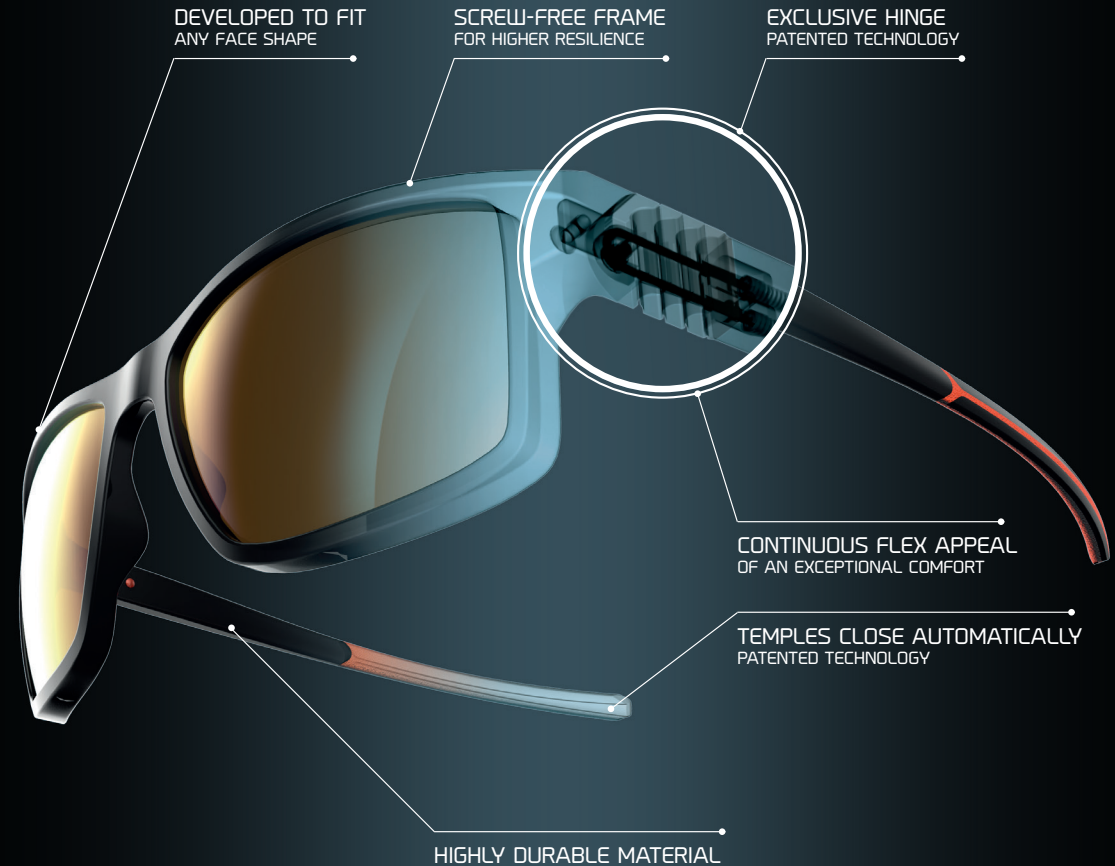

CONCEPT : A NEW APPROACH

AFFORDABLE TECHNOLOGY WITH NO COMPROMISES, WITH REGARD TO AESTHETICS AND ERGONOMICS ALLIED WITH PATENTED HINGES TO WIN A WIDER TARGET.

SPINE 2.0 offer two totally unique and patented multidirectional smart hinges's.

7.5mm and 4.5mm sizes with no screws to fall out or loosen.

ADJUSTABLE - DURABLE - SUPERIOR COMFORT - LIGHTWEIGHT - HYPOALLERGENIC

GET A GRIP' FEATURES

Our self closing temple technology offers continued grip which reduce slippage, enhances stability and eradicating time consuming re adjustments (particulary effective for high power and multifocal lens wearers).

SPINE 2.0 smart hinge delivers enhanced horizontal flexibility to manage impact and accommodate all head sizes, large and small. SPINE 2.0 smart hinge also absorbs daily knocks and bumps maintaining frame form that is essential for perfect visual accuracy.

LENSES SCIENCE

SPINE OPTICS SUNGLASSES LENSES SCIENCE

Discreetly lasered with the SPINE logo, all our high performance sunglass lenses are Category 3, so suitable for all conditions, and come with an inner anti-reflective coating as standard to minimise unwanted glare and unwanted back surface lens reflections.

Our multi layer mirror coatings deflect over 80% of infrared heat. This reduces dryness to our eyes, improving eye comfort, whilst our inherent lens tints help prevent UV leaks which can be caused by scratches.

A REVOLUTION IN HINGE TECHNOLOGY

OPHTHALMIC & SUN OFFER

MEDIUM AND LARGE HINGES