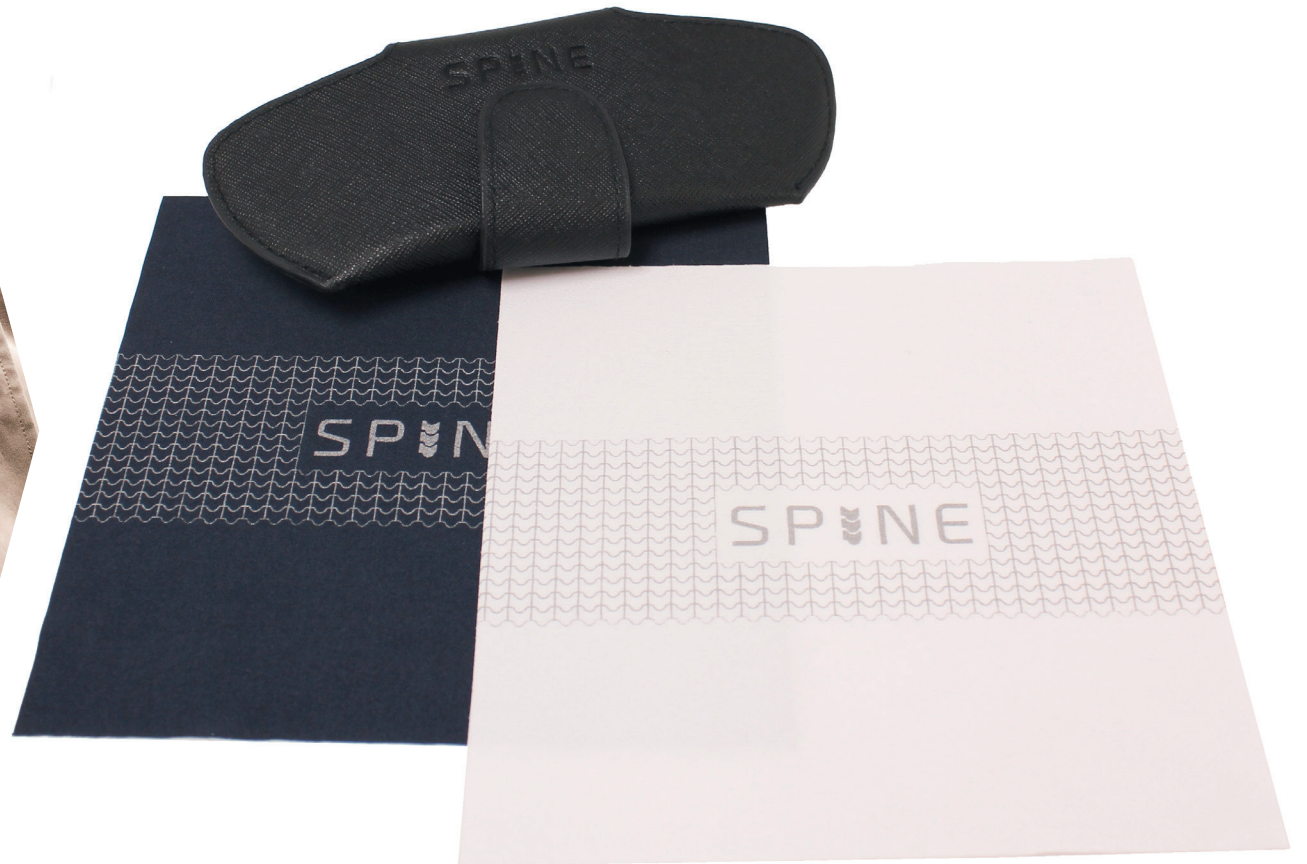

FRAME CASE
(POS)

SPINE PACKAGING REF.
SP6002

DIMESIONS
15 X 15 X 3 CM

SPINE