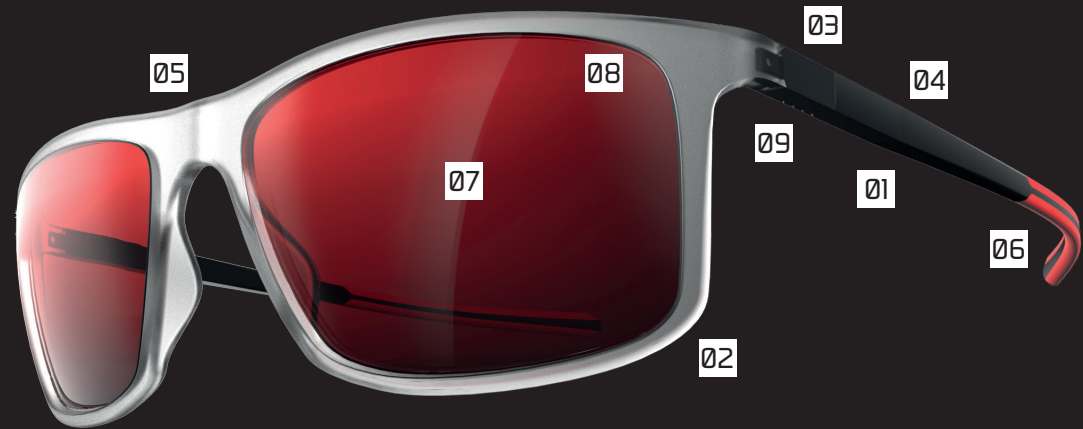

SPINE ACTIVE 4.5

TECHNICAL SNAPSHOT

- 01 BI-INJECTED TEMPLE (TR 90 + RUBBER) /
- 02 INJECTED FRONT - ULTRA THIN /
- 03 COLOURED MICRO-INJECTION-MOULDED HINGE
- 04 STRAIGHT TEMPLES /
  PERFECT FOR AN ACTIVE LIFESTYLE AND IDEAL FOR WEARING UNDER A HELMET
- 05 BASE 5 FRONT /
  FOR BOTH OPTICAL GLASSES & SUNGLASSES
- 06 COMMON TEMPLE TIP SHAPE /
  SPECIFIC TREATMENT
- 07 POLARIZED LENSES FOR SUNGLASSES /
- 08 LENSE LASER SIGNATURE FOR SUNGLASSES /
- 09 NEW SIZE 4.5 HINGE

SPINE